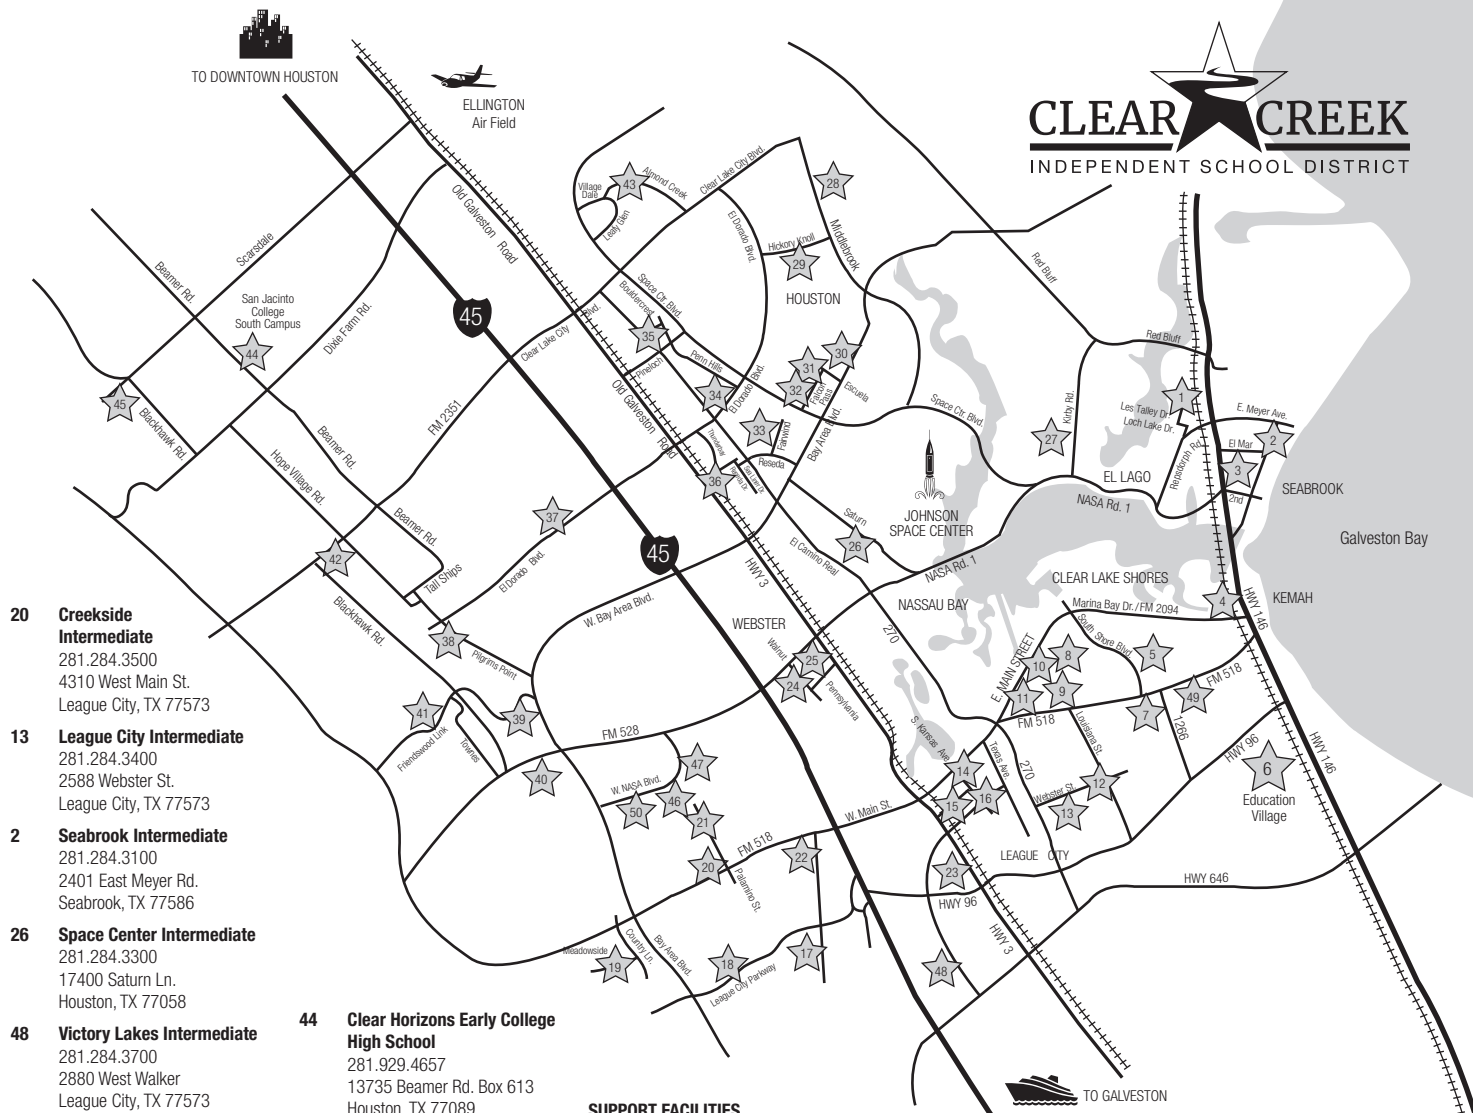

1. **25 McWhirter Elementary**
     281.284.4800
     300 Pennsylvania
     Webster, TX 77598
   - **43 North Pointe Elementary**
     281.284.5900
     3200 Almond Creek Dr.
     Houston, TX 77059
   - **23 Parr Elementary**
     281.284.4100
     1315 Hwy 3 South
     League City, TX 77573
   - **27 Robinson Elementary**
     281.284.6500
     451 Kirby Dr.
     Seabrook, TX 77586
   - **22 Ross Elementary**
     281.284.4500
     2401 West Main St.
     League City, TX 77573
   - **4 Stewart Elementary**
     281.284.4700
     330 FM 2094
     Kemah, TX 77565
   - **35 Ward Elementary**
     281.284.5400
     1440 Bouldercrest
     Houston, TX 77062
   - **45 Weber Elementary**
     281.284.6300
     11955 Blackhawk Blvd.
     Houston, TX 77089
   - **41 Wedgewood Elementary**
     281.284.5700
     4000 Friendswood Link Rd.
     Friendswood, TX 77546
   - **36 Whitcomb Elementary**
     281.284.4900
     900 Reseda
     Houston, TX 77062
   - **1 Ed White Elementary**
     281.284.4300
     1708 Les Talley Dr.
     El Lago, TX 77586
2. **INTERMEDIATE SCHOOLS**
3. **6 Bayside Intermediate**
     281.284.3000
     (See Education Village)
   - **40 Brookside Intermediate**
     281.284.3600
     3535 East FM 528
     Friendswood, TX 77546
   - **8 Clear Creek Intermediate**
     281.284.2300
     2451 East Main St.
     League City, TX 77573
   - **34 Clear Lake Intermediate**
     281.284.3200
     15545 El Camino Real
     Houston, TX 77062

- **20 Creekside Intermediate**
  281.284.3500
  4310 West Main St.
  League City, TX 77573
- **13 League City Intermediate**
  281.284.3400
  2588 Webster St.
  League City, TX 77573
- **2 Seabrook Intermediate**
  281.284.3100
  2401 East Meyer Rd.
  Seabrook, TX 77586
- **26 Space Center Intermediate**
  281.284.3300
  17400 Saturn Ln.
  Houston, TX 77058

- **48 Victory Lakes Intermediate**
  281.284.3700
  2880 West Walker
  League City, TX 77573
- **37 Westbrook Intermediate**
  281.284.3800
  302 W. El Dorado Blvd.
  Friendswood, TX 77546

1. **HIGH SCHOOLS**
2. **42 Clear Brook High School**
     281.284.2100
     4607 FM 2351
     Friendswood, TX 77546
   - **9 Clear Creek High School**
     281.284.1700
     2305 East Main St.
     League City, TX 77573
   - **6 Clear Falls High School**
     281.284.1100
     (See Education Village)

- **44 Clear Horizons Early College High School**
  281.929.4657
  13735 Beamer Rd. Box 613
  Houston, TX 77089

- **30 Clear Lake High School**
  281.284.1900
  2929 Bay Area Blvd.
  Houston, TX 77058
- **16 Clear Path Alternative School**
  281.284.1600
  400 South Kansas
  League City, TX 77573
- **21 Clear Springs High School**
  281.284.1300
  501 Palomino Ln.
  League City, TX 77573
- **24 Clear View High School**
  281.284.1500
  400 South Walnut
  Webster, TX 77598

SUPPORT FACILITIES

- **6 Education Village**
  281.284.1100
  4380 Village Way
  League City, TX 77573
- **10 Education Support Center**
  281-284-0000
  2425 E. Main Street
  League City, TX 77573
- **46 Central Support Facility**
  281-284-0300
  2145 W. NASA Blvd
  Webster, TX 77598
- **14 Technology Learning Center**
  281-284-0400
  330 S. Iowa
  League City, TX 77573

- **11 Veterans Memorial Stadium**
  2305 East Main St.
  League City, TX 77573
- **47 CCISD Challenger Columbia Stadium**
  1955 West NASA Blvd.
  Webster, TX 77598
- **49 East Agriculture Center**
  3255 Delesandri Ln.
  Kemah, TX 77565
- **50 West Agriculture Center**
  2155 West NASA Blvd.
  Webster, TX 77598

For more information, visit www.ccisd.net or call 281-284-0000